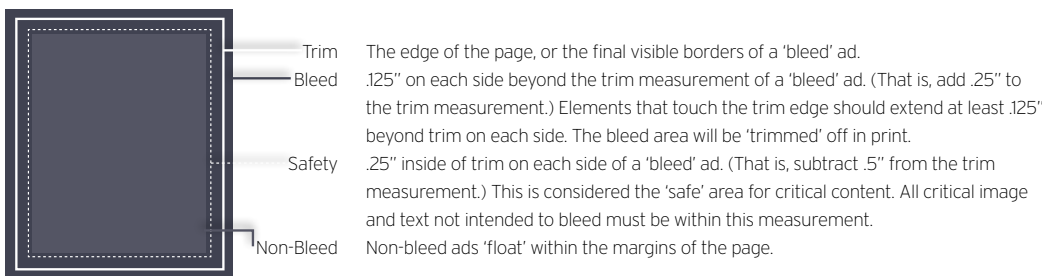

AD RATES	1X	4X
Cover 2/4	\$4,500	\$4,050
Cover 3	\$3,800	\$3,400
Full page	\$3,300	\$2,970
2/3 page	\$2,600	\$2,340
1/2 page	\$1,800	\$1,620
1/3 page	\$1,200	\$1,080

NEW MARKETPLACE SECTION

	1X	4X
1/3 Horz. or Vert.	\$1,080	\$970
1/4 Square	\$810	\$725
1/6 Horz. or Vert.	\$540	\$485
1/12 square	\$380	\$340

Specs	2 Page 1/2 Horiz.	Full Page	2/3 Vert.	1/2 Horiz.	1/2 Island	1/3 Vert.	1/3 Square
Non Bleed	14.25 x 4.75	6.75 x 9.75	4.4375 x 9.75	6.75 x 4.75	4.4375 x 7.25	2.125 x 9.75	4.4375 x 4.75
Bleed	15.25 x 5.375	7.75 x 10.75	5.0625 x 10.75	7.75 x 5.375	5.0625 x 7.875	2.75 x 10.75	
Trim	15 x 5.125	7.5 x 10.5	4.8125 x 10.5	7.5 x 5.125	4.8125 x 7.625	2.5 x 10.5	
Safety	14.5 x 4.625	7 x 10	4.3125 x 10	7 x 4.625	4.3125 x 7.125	2 x 10	
Specs	1/4 Square	1/6 Vert.	1/6 Hor.	1/12 Page			
Non Bleed	4.4375 x 3.5625	2.125 x 4.75	4.4375 x 2.3125	2.125 x 2.3125			