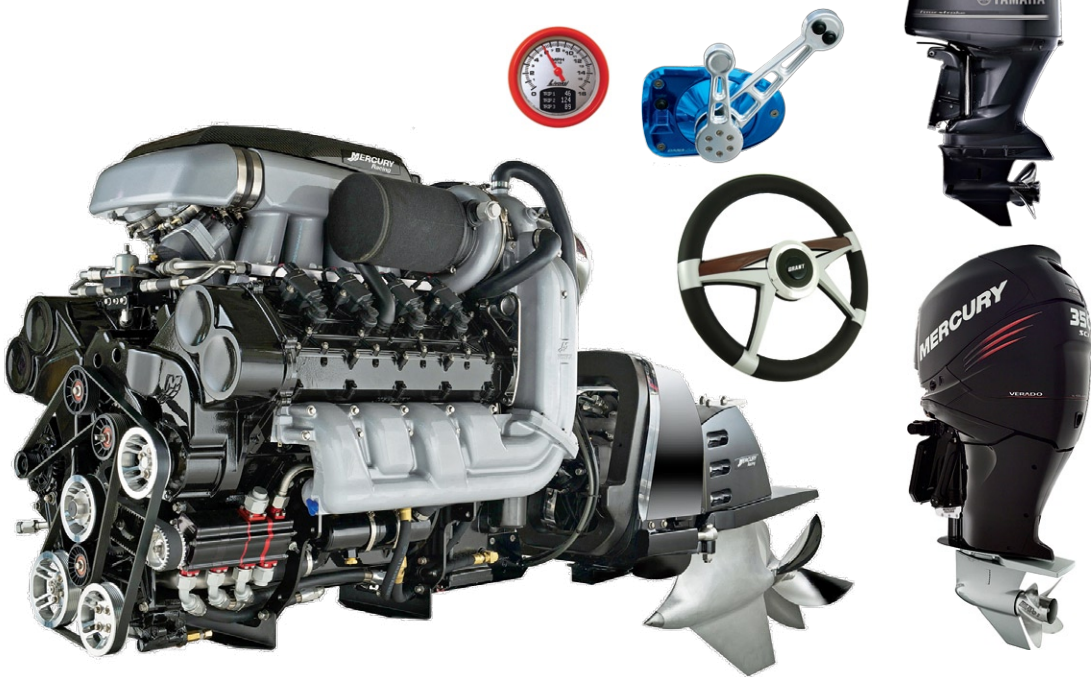

**100,000
NEWSSTAND
DISTRIBUTION**

**ON SALE
FOR 90 DAYS**